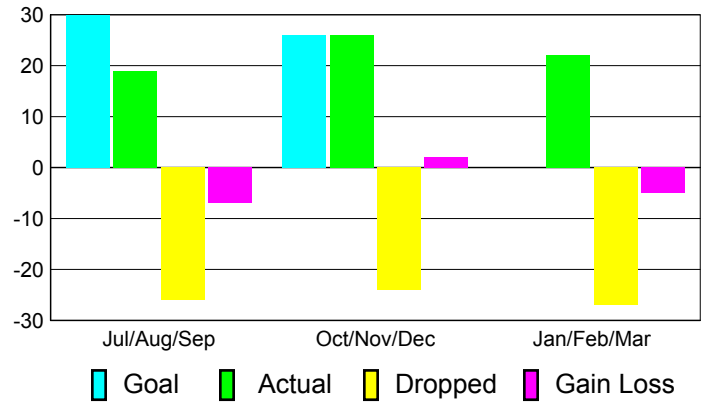

### YTD Status Quo Clubs 2010-2011

Status Quo Clubs Compared to Status Quo Members

## MEMBERSHIP

**Membership Results  
2010-2011**

**Membership  
2009-2010**

Month	Net Memb Goal	Actual New Memb	Actual Dropped Memb	Gain/Loss of Memb	Gain/Loss of Memb
Jul/Aug/Sep	30	19	-26	-7	8
Oct/Nov/Dec	26	26	-24	2	-2
Jan/Feb/Mar	0	22	-27	-5	5
<b>Totals</b>	<b>56</b>	<b>67</b>	<b>-77</b>	<b>-10</b>	<b>11</b>

### Membership Results 2010-2011

Goal, New, Dropped, Gain/Loss

### Comparison of Membership Gain/Loss

Current Year Compared to the Previous Year