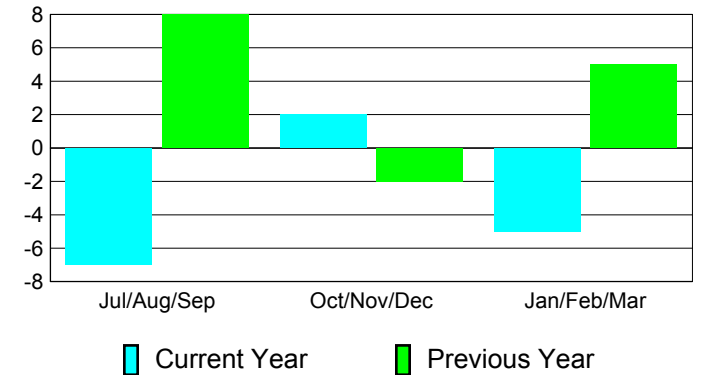

Gender Comparison 2010-2011

Jul/Aug/Sep

Oct/Nov/Dec

Jan/Feb/Mar

Male

Female